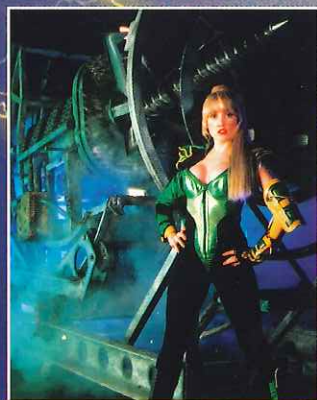

MELINDA

FIRST LADY OF MAGIC

Kids receive
a FREE magic
trick!

DOZENS OF ILLUSIONS

Watch in awesome wonder as Melinda performs the most dangerous illusion in magic today, **Drill: The Ultimate Nightmare** where Melinda faces a giant industrial drill aimed directly at her torso.

SHOW DATES:

April 15 - Dec. 31, 1998

Tuesday - Sunday

3:00 & 8:00 p.m.

Including, **The Jet Appearance** and **Speeding Car Vanish**, where she causes a sportscar to vanish at 100 mph, and...

Melinda creates a breathtaking story book scene, while magically making a mythological white **Winged Horse Vanish** right before your eyes!

Melinda's finale is a touching trademark illusion entitled: **Fireflies, The Experience**. A heart warming tribute to all grandparents.

For Ticket Information

CALL (417) 33-MELINDA

Melinda's Magical Mansion
Shepherd of the Hills Expwy
BRANSON, MO